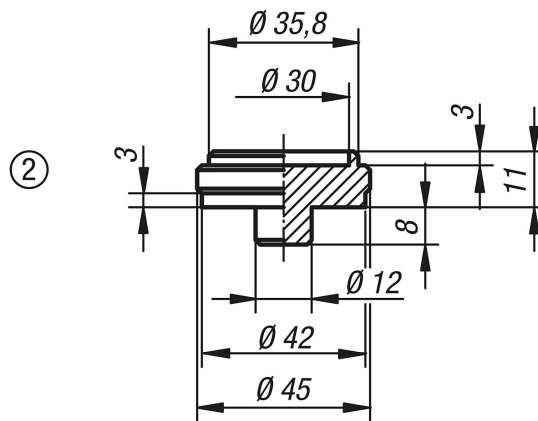

## Item description/product images

## Description

**Material:**  
Carbon steel.

**Version:**  
Tempered and black oxidised.

**Note:**  
Can be used with  
02170  
02180  
02182  
02190  
02320  
02330-020  
02350-010

## Overview of items

Order No.	Item
02210-03	Centring Plate